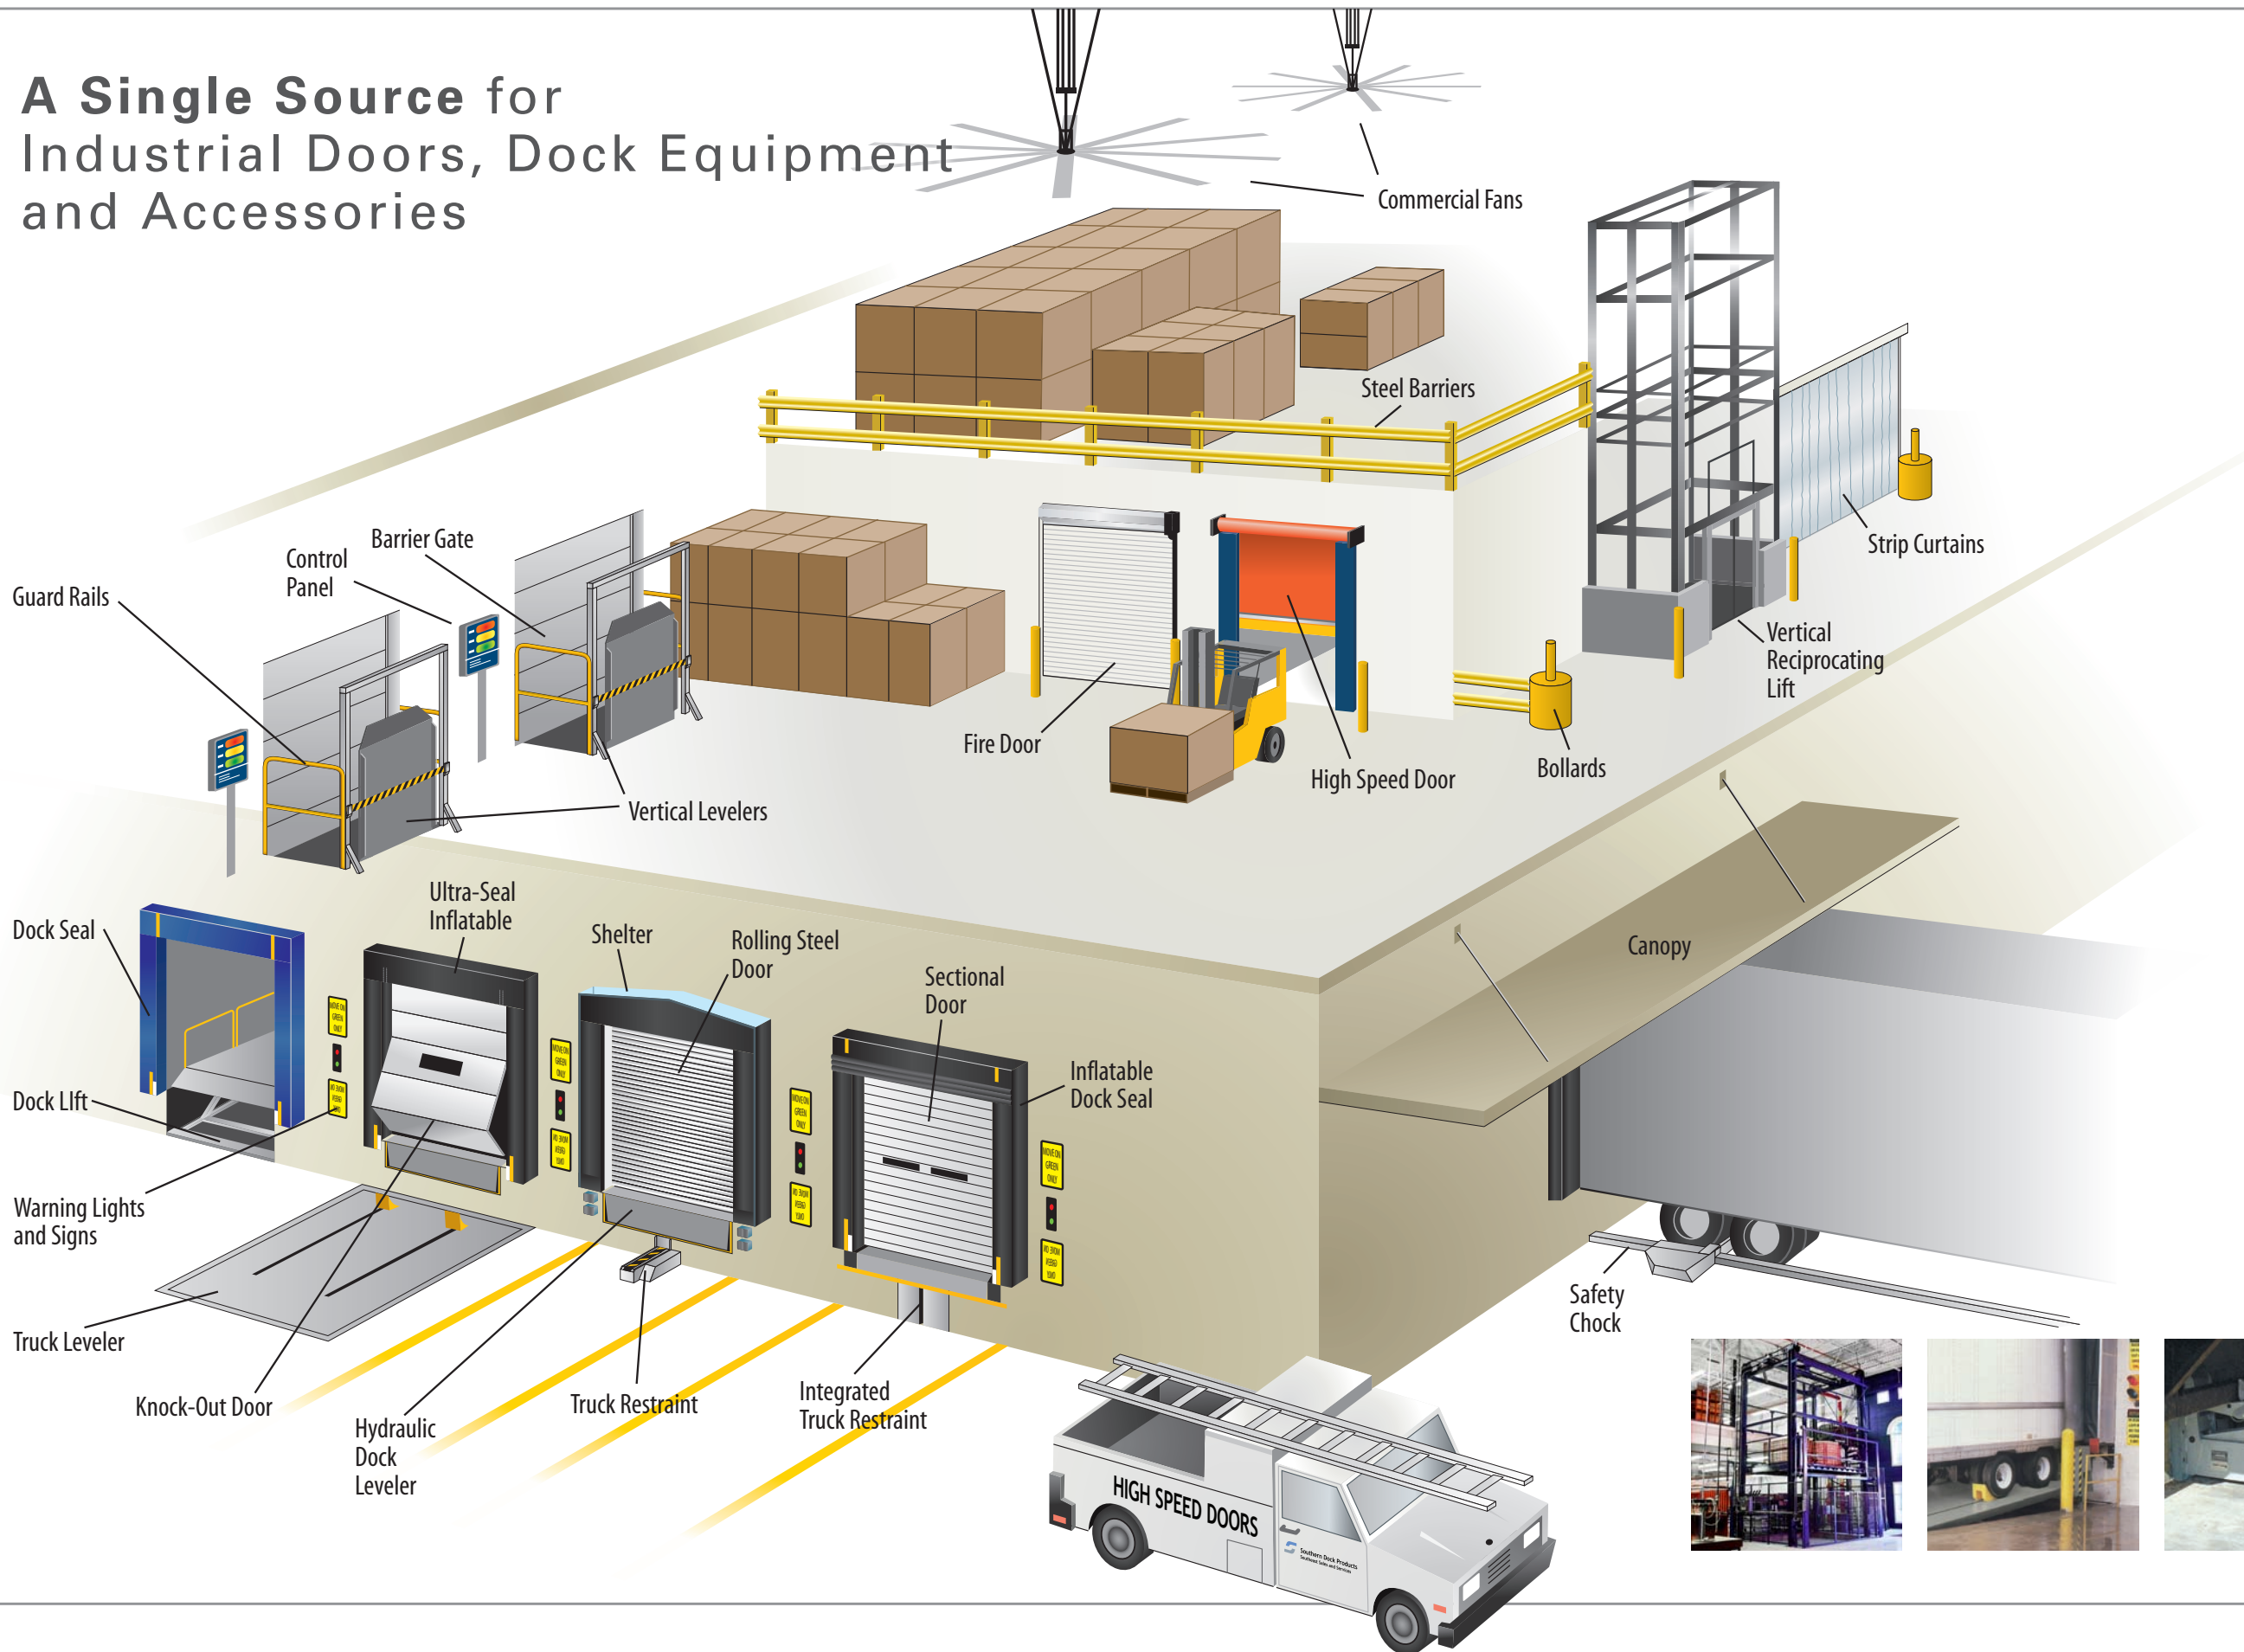

A Single Source for Industrial Doors, Dock Equipment and Accessories

An Uncommon Passion For Adding Value

Our measure of success in every relationship is sustainable and cost effective improvement in on-site performance for our customer. To make that happen, experienced Southern Dock people bring everything they know about the selection, application and servicing of premier brands to every challenge.